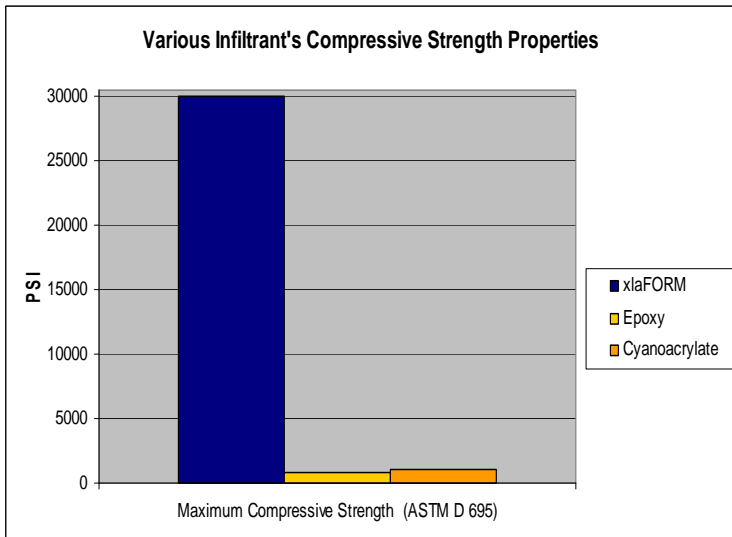

xlaFORM “Simply the best infiltrant for ZCorp parts.”

xlaFORM

Your Automated Infiltration Solution

704.756.9678

www.xlaform.com

info@xlaform.com