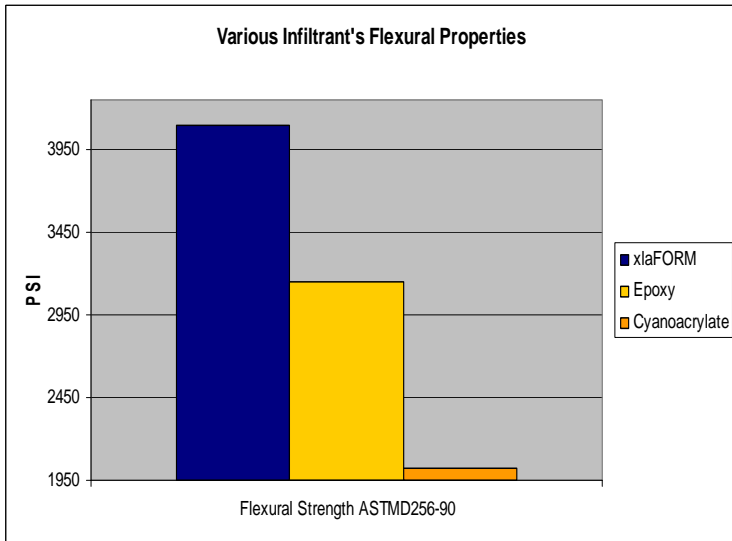

xlaFORM “Simply the best infiltrant for ZCorp parts.”

xlaFORM

Your Automated Infiltration Solution

704.756.9678

www.xlaform.com

info@xlaform.com