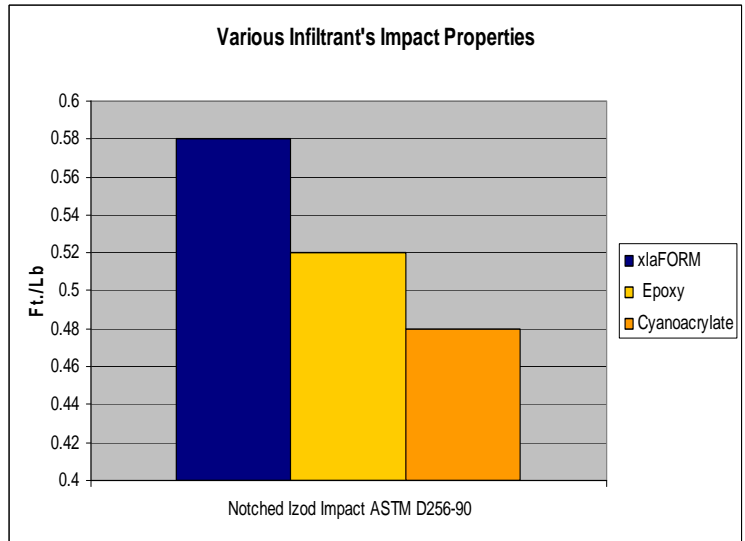

xlaFORM “Simply the best infiltrant for ZCorp parts.”

xlaFORM

Your Automated Infiltration Solution

704.756.9678

www.xlaform.com

info@xlaform.com