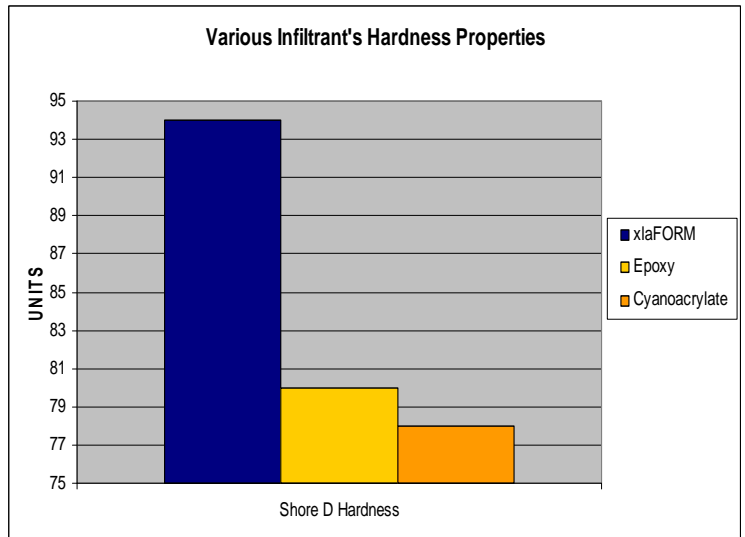

xlaFORM “Simply the best infiltrant for ZCorp parts.”

xlaFORM

Your Automated Infiltration Solution

704.756.9678

www.xlaform.com

info@xlaform.com